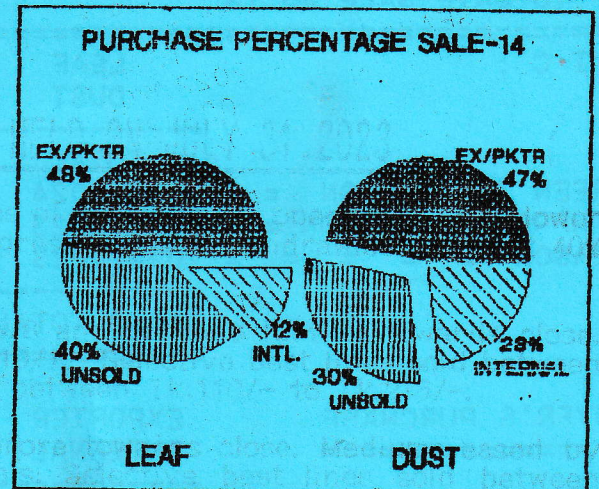

Tea
Market Report

MARKET REPORT ON SALE NO.14 HELD ON JULY 31, 2023

Offerings in Sale 14 consisted of 55,555 packages of leaf. Market opened at little lower rates than last and fell further as the sale progressed. Leaf withdrawals stood at 40% as against 31% last week.

LEAF: Good brokens were initially easier by Tk.5/8 and declined further towards close. Mediums and the lower types depreciated by Tk.10/12. Selective best lines sold between Tk.240/- to Tk.360/-. Northern brokens ranged between Tk.110/- to Tk.216/-.

Well made fannings were lower by Tk.5/6 and more towards close. Mediums eased by Tk.10/15. Lower sorts met with fair withdrawals. Selective best lines sold between Tk.240/- to Tk.355/-. Northern fannings sold between Tk.112/- to Tk.218/-.

DUST: 11,721 packages were on offer. Prices generally eased by Tk.10/15. Good powdery lines sold at attractive levels. Withdrawals stood at 30% as against 28% last week.

SUPPLEMENTS E-AUCTION: 5,280 packages were on offer. 20% sold and 80% remained unsold.

BROKENS		FANNINGS	
BEST	: 225.00 - 238.00	BEST	: 223.00 - 238.00
GOOD	: 210.00 - 224.00	GOOD	: 211.00 - 222.00
MEDIUM	: 180.00 - 209.00	MEDIUM	: 190.00 - 210.00
PLAIN	: 149.00 - 179.00	PLAIN	: 140.00 - 188.00
Northern:	110.00 - 216.00	Northern	: 112.00 - 218.00

SALE NO:- 15 will be held on August 07, 2023 at 8:30 A.M. in Chattogram. Total offerings will comprise of 61,751 packages leaf and 16,006 packages of dust.

COMMENTS: There was a good demand when the sale opened but prices were easier by Tk.5/10. Towards close rates declined more with sizeable quantity remaining unsold. Packeteers and the local traders were active at lower rates than last.

BROKENS		FANNINGS	
BEST	: 225.00 - 238.00	BEST	: 223.00 - 238.00
GOOD	: 210.00 - 224.00	GOOD	: 211.00 - 222.00
MEDIUM	: 180.00 - 209.00	MEDIUM	: 190.00 - 210.00