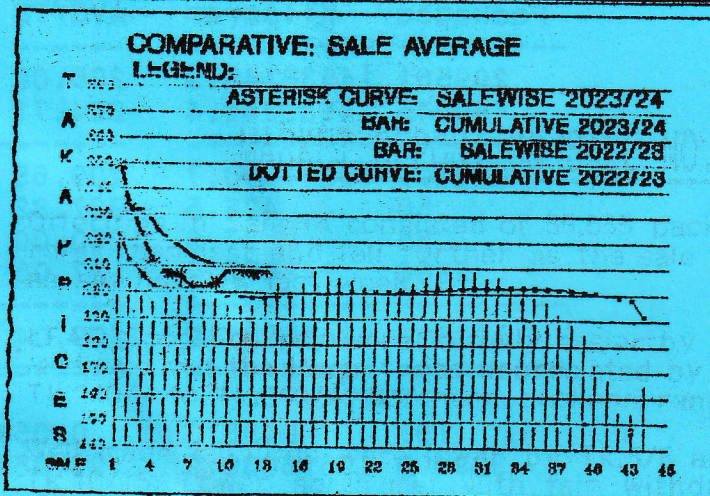

Tea
Market Report

MARKET REPORT ON SALE NO.14 HELD ON JULY 31, 2023

Offerings in Sale 14 consisted of 55,555 packages of leaf. Market opened at little lower rates than last and fell further as the sale progressed. Leaf withdrawals stood at 40% as against 31% last week.

LEAF: Good brokens were initially easier by Tk.5/8 and declined further towards close. Mediums and the lower types depreciated by Tk.10/12. Selective best lines sold between Tk.240/- to Tk.360/-. Northern brokens ranged between Tk.110/- to Tk.216/-.

Well made fannings were lower by Tk.5/6 and more towards close. Mediums eased by Tk.10/15. Lower sorts met with fair withdrawals. Selective best lines sold between Tk.240/- to Tk.355/-. Northern fannings sold between Tk.112/- to Tk.218/-.

DUST: 11,721 packages were on offer. Prices generally eased by Tk.10/15. Good powdery lines sold at attractive levels. Withdrawals stood at 30% as against 28% last week.

SUPPLEMENTS E-AUCTION: 5,280 packages were on offer. 20% sold and 80% remained unsold.

BROKENS		FANNINGS	
BEST	: 225.00 - 238.00	BEST	: 223.00 - 238.00
GOOD	: 210.00 - 224.00	GOOD	: 211.00 - 222.00
MEDIUM	: 180.00 - 209.00	MEDIUM	: 190.00 - 210.00
PLAIN	: 149.00 - 179.00	PLAIN	: 140.00 - 188.00
Northern:	110.00 - 216.00	Northern	: 112.00 - 218.00

SALE NO:- 15 will be held on August 07, 2023 at 8:30 A.M. in Chattogram. Total offerings will comprise of 61,751 packages leaf and 16,006 packages of dust.

COMMENTS: There was a good demand when the sale opened but prices were easier by Tk.5/10. Towards close rates declined more with sizeable quantity remaining unsold. Packeteers and the local traders were active at lower rates than last.

BROKENS		FANNINGS	
BEST	: 225.00 - 238.00	BEST	: 223.00 - 238.00
GOOD	: 210.00 - 224.00	GOOD	: 211.00 - 222.00
MEDIUM	: 180.00 - 209.00	MEDIUM	: 190.00 - 210.00