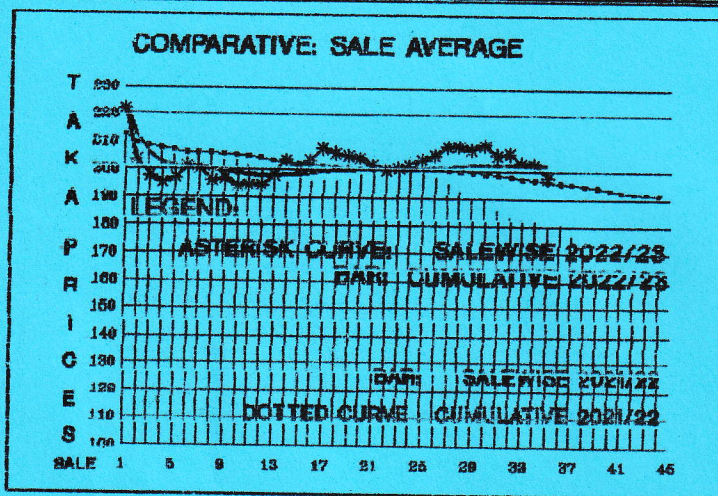

Tea
Market Report

MARKET REPORT ON SALE NO.36 HELD ON JANUARY 09, 2023

52,094 packages leaf were on offer. Good teas continued to be a strong market. Others were irregularly lower with fair withdrawals which stood at 40% as against 51% last week.

LEAF: Better teas remained firm and with competition, often moved up. Others were generally easier with a fairly large quantity remaining unsold. Some very poor lines sold between Tk.90/- to Tk.118/-. Selective best lines sold between Tk.251/- to Tk.272/-. Northern brokens sold between Tk.115/- to Tk.170/-.

Good fannings were well competed for at firm to slightly dearer rates. Most others declined or remained unsold. Some very poor lines sold between Tk.105/- to Tk.118/-. Selective best lines ranged between Tk.255/- to Tk.271/-. Northern fannings sold between Tk.120/- to Tk.177/-.

DUST: 12,001 packages were on offer. Cleaner dusts and the powdery lines were a good market. Plainer end of season, fibrous lines were easier. Dust withdrawals stood at 28% as against 35% last week.

SUPPLEMENTS: 575 packages of leaf and 593 packages of dust were on offer. 21% sold whilst 71% remained unsold.

BROKENS		FANNINGS	
BEST	: 235.00 - 250.00	BEST	: 238.00 - 254.00
GOOD	: 220.00 - 234.00	GOOD	: 215.00 - 237.00
MEDIUM	: 180.00 - 219.00	MEDIUM	: 180.00 - 214.00
PLAIN	: 120.00 - 170.00	PLAIN	: 120.00 - 179.00
Northern	: 115.00 - 157.00	Northern	: 120.00 - 172.00

SALE NO:- 37 will be held on January 16, 2023 at 8:30 A.M. in Chattogram. Total offerings will comprise of 55,190 packages leaf and 12,776 packages dust.

COMMENTS: This sale consisted of about 65,000 packages. Majority of the offerings were plain and end of season teas. Better teas were strongly competed for at firm to occasionally dearer rates. Others were irregularly easier with a large quantity remaining unsold. Blenders were strong for the cleaner teas. Local traders lent good support.