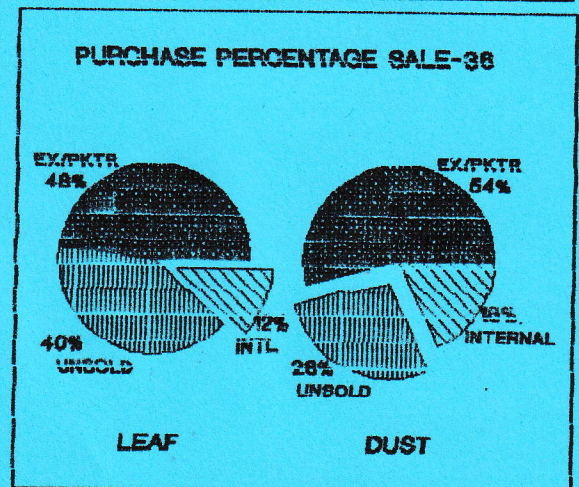

Tea
Market Report

MARKET REPORT ON SALE NO.36 HELD ON JANUARY 09, 2023

52,094 packages leaf were on offer. Good teas continued to be a strong market. Others were irregularly lower with fair withdrawals which stood at 40% as against 51% last week.

LEAF: Better teas remained firm and with competition, often moved up. Others were generally easier with a fairly large quantity remaining unsold. Some very poor lines sold between Tk.90/- to Tk.118/-. Selective best lines sold between Tk.251/- to Tk.272/-. Northern brokens sold between Tk.115/- to Tk.170/-.

Good fannings were well competed for at firm to slightly dearer rates. Most others declined or remained unsold. Some very poor lines sold between Tk.105/- to Tk.118/-. Selective best lines ranged between Tk.255/- to Tk.271/-. Northern fannings sold between Tk.120/- to Tk.177/-.

DUST: 12,001 packages were on offer. Cleaner dusts and the powdery lines were a good market. Plainer end of season, fibrous lines were easier. Dust withdrawals stood at 28% as against 35% last week.

SUPPLEMENTS: 575 packages of leaf and 593 packages of dust were on offer. 21% sold whilst 71% remained unsold.

BROKENS		FANNINGS	
BEST	: 235.00 - 250.00	BEST	: 238.00 - 254.00
GOOD	: 220.00 - 234.00	GOOD	: 215.00 - 237.00
MEDIUM	: 180.00 - 219.00	MEDIUM	: 180.00 - 214.00
PLAIN	: 120.00 - 170.00	PLAIN	: 120.00 - 179.00
Northern	: 115.00 - 157.00	Northern	: 120.00 - 172.00

SALE NO:- 37 will be held on January 16, 2023 at 8:30 A.M. in Chattogram. Total offerings will comprise of 55,190 packages leaf and 12,776 packages dust.

COMMENTS: This sale consisted of about 65,000 packages. Majority of the offerings were plain and end of season teas. Better teas were strongly competed for at firm to occasionally dearer rates. Others were irregularly easier with a large quantity remaining unsold. Blenders were strong for the cleaner teas. Local traders lent good support.