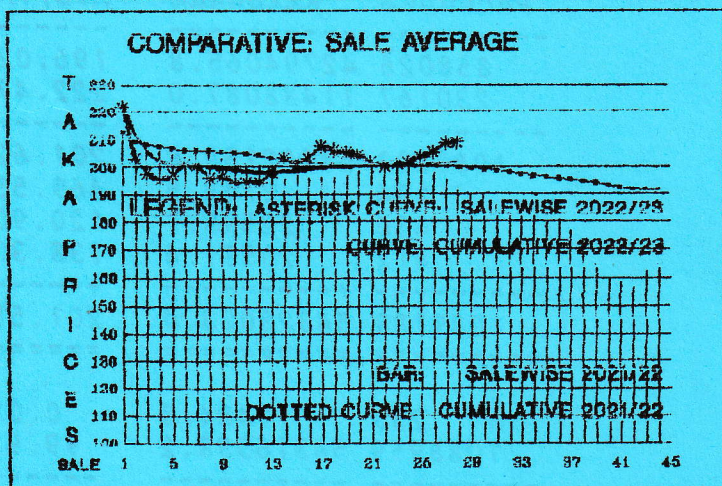

Tea
Market Report

MARKET REPORT ON SALE NO.29 HELD ON NOVEMBER 21,2022

57,998 packages of leaf were offered for sale in sale no. 29. Strong demand for the better teas continued. Prices were firm to dearer. Leaf withdrawals stood at 40% as against 45% last week.

LEAF: Good teas continued to be firm to dearer. Mediums too moved upwards. Lower types were saleable at a discount. Selective best lines ranged between Tk.262/- to Tk.284/-. Some very poor lines sold between Tk.80/- to Tk.120. Northern brokens sold between Tk.120/- to Tk.164/-.

Better fannings were generally firm to dearer as were the mediums. Plainer lines sold at around last rates. Some very poor lines sold between Tk.95/- to Tk.110/-. Selective best lines fetched between Tk.259/- to Tk.290/-. Northern fannings generally sold between Tk.120/- to Tk.154/-.

DUST: 11,087 packages were on offer. Cleaner dusts and the well made powdery lines were firm to dearer. Others were an irregular market. Dust withdrawals stood at 22% as against 21% last week.

SUPPLEMENTS: 859 packages of leaf and 864 packages of dusts were on offer. 24% sold and 76% remained unsold.

BROKENS		FANNINGS	
BEST	: 240.00 - 260.00	BEST	: 240.00 - 257.00
GOOD	: 220.00 - 239.00	GOOD	: 220.00 - 239.00
MEDIUM	: 190.00 - 219.00	MEDIUM	: 195.00 - 219.00
PLAIN	: 130.00 - 189.00	PLAIN	: 140.00 - 194.00
Northern:	: 118.00 - 164.00	Northern	: 120.00 - 154.00

SALE NO:- 30 will be held on November 28, 2022 at 8:30 A.M. in Chattogram. Total offerings will comprise of 58,775 packages leaf and 12,824 packages dust.

COMMENTS: Cleaner well made teas continued to be in strong demand and prices remained firm to often dearer. Others were little irregular, Northern teas eased. Packeteers and the local traders were strong for their types.