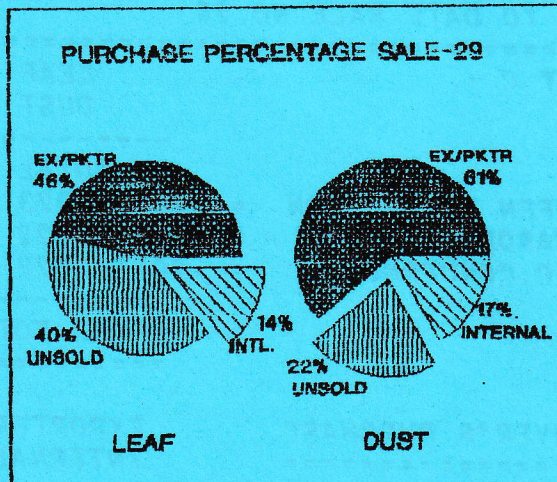

Tea
Market Report

MARKET REPORT ON SALE NO.29 HELD ON NOVEMBER 21,2022

57,998 packages of leaf were offered for sale in sale no. 29. Strong demand for the better teas continued. Prices were firm to dearer. Leaf withdrawals stood at 40% as against 45% last week.

LEAF: Good teas continued to be firm to dearer. Mediums too moved upwards. Lower types were saleable at a discount. Selective best lines ranged between Tk.262/- to Tk.284/-. Some very poor lines sold between Tk.80/- to Tk.120. Northern brokens sold between Tk.120/- to Tk.164/-.

Better fannings were generally firm to dearer as were the mediums. Plainer lines sold at around last rates. Some very poor lines sold between Tk.95/- to Tk.110/-. Selective best lines fetched between Tk.259/- to Tk.290/-. Northern fannings generally sold between Tk.120/- to Tk.154/-.

DUST: 11,087 packages were on offer. Cleaner dusts and the well made powdery lines were firm to dearer. Others were an irregular market. Dust withdrawals stood at 22% as against 21% last week.

SUPPLEMENTS: 859 packages of leaf and 864 packages of dusts were on offer. 24% sold and 76% remained unsold.

BROKENS		FANNINGS	
BEST	: 240.00 - 260.00	BEST	: 240.00 - 257.00
GOOD	: 220.00 - 239.00	GOOD	: 220.00 - 239.00
MEDIUM	: 190.00 - 219.00	MEDIUM	: 195.00 - 219.00
PLAIN	: 130.00 - 189.00	PLAIN	: 140.00 - 194.00
Northern:	: 118.00 - 164.00	Northern	: 120.00 - 154.00

SALE NO:- 30 will be held on November 28, 2022 at 8:30 A.M. in Chattogram. Total offerings will comprise of 58,775 packages leaf and 12,824 packages dust.

COMMENTS: Cleaner well made teas continued to be in strong demand and prices remained firm to often dearer. Others were little irregular, Northern teas eased. Packeteers and the local traders were strong for their types.