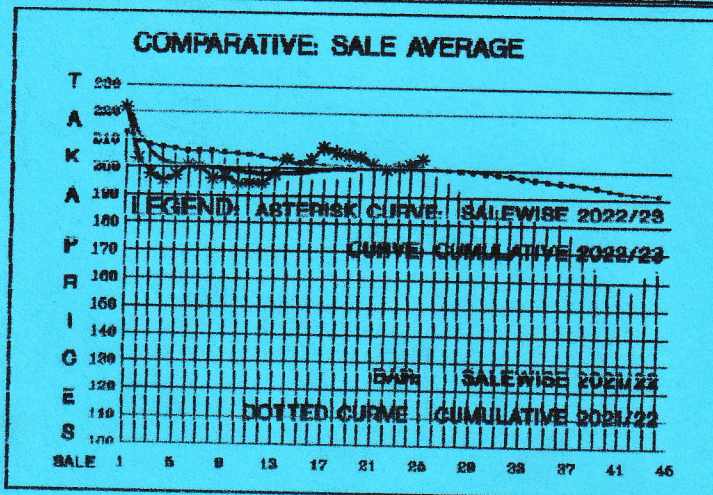

Tea
Market Report

MARKET REPORT ON SALE NO.26 HELD ON OCTOBER 31, 2022

57,832 packages leaf were offered for sale. Good teas met with a strong demand at mostly dearer rates. Plainer types met with fair withdrawals which stood at 41% as against 41% last week.

LEAF: Well made brokens were fully firm to irregularly dearer. Mediums sold at around last levels. Plainer lines met with fair withdrawals. Selective best lines fetched between Tk.255/- to Tk.320/-. Some very poor lines sold between Tk.95/- to Tk.140/-. Northern brokens ranged between Tk.120/- to Tk.170/-.

Good fannings were in strong demand at generally dearer rates. Mediums often gained. Plainer lines were easier. Some very poor lines sold between Tk.110/- to Tk.130/-. Selective best lines ranged between Tk.254/- to Tk.313/-. Northern fannings sold between Tk.124/- to Tk.167/-.

DUST: 12,297 packages were on offer. Cleaner and the well made powdery line were in strong demand at dearer rates. Northern dusts met with fair withdrawals. Dust withdrawals stood at 26% as against 34% last week.

SUPPLEMENTS: 681 packages leaf and 709 packages dusts were on offer. 19% sold 81% remained unsold.

B R O K E N S		F A N N I N G S	
BEST	: 235.00 - 250.00	BEST	: 230.00 - 252.00
GOOD	: 220.00 - 234.00	GOOD	: 212.00 - 229.00
MEDIUM	: 190.00 - 219.00	MEDIUM	: 191.00 - 211.00
PLAIN	: 143.00 - 189.00	PLAIN	: 143.00 - 190.00
Northern:	120.00 - 170.00	Northern	: 124.00 - 167.00

SALE NO:- 27 will be held on November 07, 2022 at 8:30 A.M. in Chattogram. Total offerings will comprise of 57,337 packages leaf and 12,629 packages dust.

COMMENTS: Well made teas with a good cup were mostly firm to dearer. Northern teas met with fair demand at lower rates than last, particularly towards close. Packeteers were strong for the better lines with a bright cup.