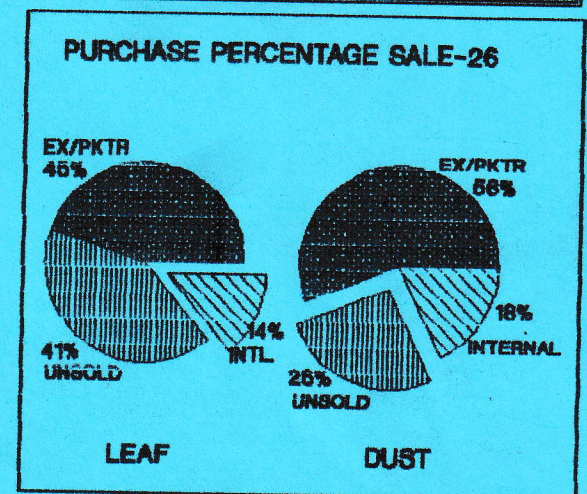

Tea
Market Report

MARKET REPORT ON SALE NO.26 HELD ON OCTOBER 31, 2022

57,832 packages leaf were offered for sale. Good teas met with a strong demand at mostly dearer rates. Plainer types met with fair withdrawals which stood at 41% as against 41% last week.

LEAF: Well made brokens were fully firm to irregularly dearer. Mediums sold at around last levels. Plainer lines met with fair withdrawals. Selective best lines fetched between Tk.255/- to Tk.320/-. Some very poor lines sold between Tk.95/- to Tk.140/-. Northern brokens ranged between Tk.120/- to Tk.170/-.

Good fannings were in strong demand at generally dearer rates. Mediums often gained. Plainer lines were easier. Some very poor lines sold between Tk.110/- to Tk.130/-. Selective best lines ranged between Tk.254/- to Tk.313/-. Northern fannings sold between Tk.124/- to Tk.167/-.

DUST: 12,297 packages were on offer. Cleaner and the well made powdery line were in strong demand at dearer rates. Northern dusts met with fair withdrawals. Dust withdrawals stood at 26% as against 34% last week.

SUPPLEMENTS: 681 packages leaf and 709 packages dusts were on offer. 19% sold 81% remained unsold.

B R O K E N S		F A N N I N G S	
BEST	: 235.00 - 250.00	BEST	: 230.00 - 252.00
GOOD	: 220.00 - 234.00	GOOD	: 212.00 - 229.00
MEDIUM	: 190.00 - 219.00	MEDIUM	: 191.00 - 211.00
PLAIN	: 143.00 - 189.00	PLAIN	: 143.00 - 190.00
Northern:	120.00 - 170.00	Northern	: 124.00 - 167.00

SALE NO:- 27 will be held on November 07, 2022 at 8:30 A.M. in Chattogram. Total offerings will comprise of 57,337 packages leaf and 12,629 packages dust.

COMMENTS: Well made teas with a good cup were mostly firm to dearer. Northern teas met with fair demand at lower rates than last, particularly towards close. Packeteers were strong for the better lines with a bright cup.