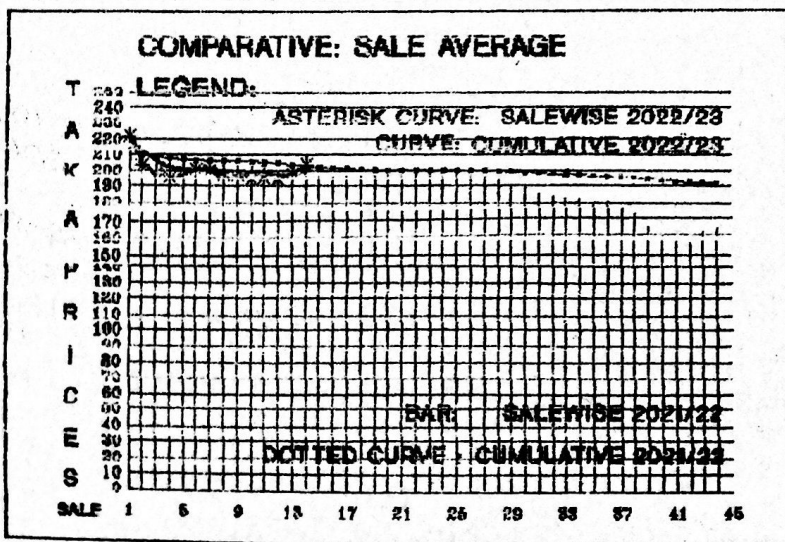

Tea
Market Report

MARKET REPORT ON SALE NO.15 HELD ON AUGUST 16, 2022

Offerings comprising of 47,990 packages and 1,445 packages of supplement leaf continued to meet fairly strong demand and prices held firm to dearer. Withdrawals were less and stood at 28% against 36% last week.

LEAF: Well made good liquoring brokens were well sought after and were firm to often dearer by Tk.2/5. Mediums and plainer brokens were about firm to occasionally dearer by Tk.2/3. Northern brokens met similar rates as last. Selective best varieties sold between Tk.237/- to Tk.276/- with two lots selling at 340/- and Tk.387/-.

Fannings also met strong demand. Best and good types were fully firm to often dearer by Tk.2/4. Mediums and plainer types were firm to dearer by Tk.2/3. Northern types sold at firm rates. Selective best fannings sold at around Tk.236/- to Tk.269/- with two lots fetching Tk.340/- to Tk.376/-.

DUST: 12,843 packages alongwith 774 packages of supplements on offer met good demand at firm to dearer rates. Well made dust's inclined by Tk.2/3. Clean powdery varieties were often dearer by Tk.3/5. Withdrawals stood at 27% against 24% last week.

BROKENS		FANNINGS	
BEST	: 212.00 - 236.00	BEST	: 210.00 - 234.00
GOOD	: 201.00 - 211.00	GOOD	: 199.00 - 209.00
MEDIUM	: 187.00 - 200.00	MEDIUM	: 186.00 - 198.00
PLAIN	: 170.00 - 185.00	PLAIN	: 170.00 - 185.00
Northern	: 117.00 - 166.00	Northern	: 120.00 - 160.00

SALE NO:- 16 will be held on August 22, 2022 at 8:30 A.M. in Chattogram. Total offerings will comprise of 53,700 packages leaf and 13,301 packages dust.

COMMENTS: Demand for the offerings was sustained and followed a similar pattern of the previous sale. Prices were fully firm to dearer following quality. off-takes were better. Packeteers and Internal traders provided strong support.