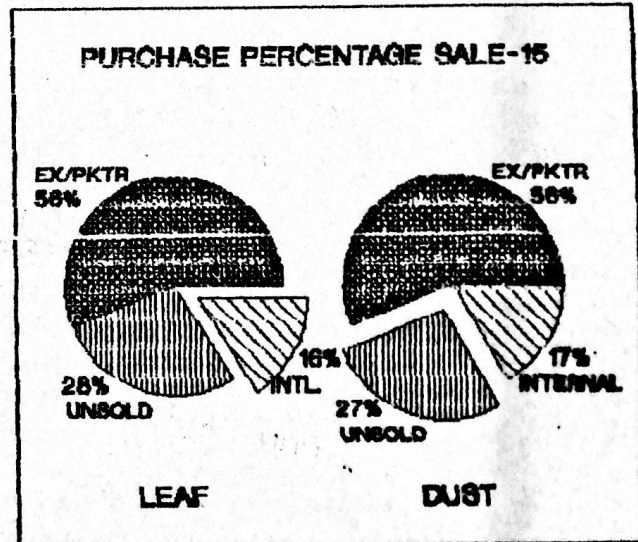

Tea
Market Report

MARKET REPORT ON SALE NO.15 HELD ON AUGUST 16, 2022

Offerings comprising of 47,990 packages and 1,445 packages of supplement leaf continued to meet fairly strong demand and prices held firm to dearer. Withdrawals were less and stood at 28% against 36% last week.

LEAF: Well made good liquoring brokens were well sought after and were firm to often dearer by Tk.2/5. Mediums and plainer brokens were about firm to occasionally dearer by Tk.2/3. Northern brokens met similar rates as last. Selective best varieties sold between Tk.237/- to Tk.276/- with two lots selling at 340/- and Tk.387/-.

Fannings also met strong demand. Best and good types were fully firm to often dearer by Tk.2/4. Mediums and plainer types were firm to dearer by Tk.2/3. Northern types sold at firm rates. Selective best fannings sold at around Tk.236/- to Tk.269/- with two lots fetching Tk.340/- to Tk.376/-.

DUST: 12,843 packages alongwith 774 packages of supplements on offer met good demand at firm to dearer rates. Well made dust's inclined by Tk.2/3. Clean powdery varieties were often dearer by Tk.3/5. Withdrawals stood at 27% against 24% last week.

BROKENS		FANNINGS	
BEST	: 212.00 - 236.00	BEST	: 210.00 - 234.00
GOOD	: 201.00 - 211.00	GOOD	: 199.00 - 209.00
MEDIUM	: 187.00 - 200.00	MEDIUM	: 186.00 - 198.00
PLAIN	: 170.00 - 185.00	PLAIN	: 170.00 - 185.00
Northern	: 117.00 - 166.00	Northern	: 120.00 - 160.00

SALE NO:- 16 will be held on August 22, 2022 at 8:30 A.M. in Chattogram. Total offerings will comprise of 53,700 packages leaf and 13,301 packages dust.

COMMENTS: Demand for the offerings was sustained and followed a similar pattern of the previous sale. Prices were fully firm to dearer following quality. off-takes were better. Packeteers and Internal traders provided strong support.