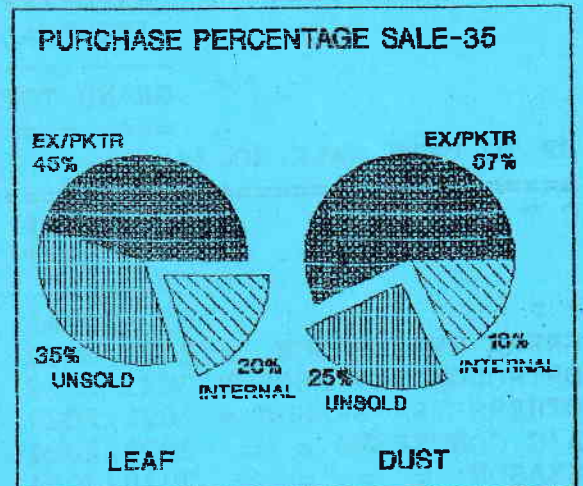

Tea Market Report

MARKET REPORT ON SALE NO.35 HELD ON JANUARY 10, 2022

44,963 packages leaf alongwith 2,142 packages of leaf supplements were on offer. Well made and teas with a bright cup were firm to dearer. Others were easier and had fair withdrawals. Leaf withdrawals stood at 35% as against 40% last week.

LEAF: Brokens with a bright and useful cup were firm to dearer. Others were easier than last. Selective best lines sold between Tk.221/- to Tk.256/-. Northern brokens were in good demand and sold between Tk.121/- to Tk.145/-.

Fannings with a useful cup were generally fully firm to dearer. Others were easier. Selective best lines sold between Tk.226/- to Tk.279/-.

DUST: 9,443 packages of dust alongwith 824 packages of dust supplements were on offer. Cleaner and well made lines were dearer. Dust withdrawals stood at 25% as against 20% last week.

B R O K E N S		Q U O T A T I O N S		F A N N I N G S	
BEST	: 205.00 - 220.00	BEST	: 200.00 - 225.00	BEST	: 200.00 - 225.00
GOOD	: 186.00 - 204.00	GOOD	: 190.00 - 199.00	GOOD	: 190.00 - 199.00
MEDIUM	: 155.00 - 180.00	MEDIUM	: 160.00 - 189.00	MEDIUM	: 160.00 - 189.00
PLAIN	: 142.00 - 154.00	PLAIN	: 145.00 - 159.00	PLAIN	: 145.00 - 159.00
Northern:	121.00 - 145.00	Northern:	129.00 - 149.00	Northern:	129.00 - 149.00

SALE NO:- 36 will be held on January 17, 2022 at 8:30 A.M. in Chattogram. Total offerings will comprise of 53,968 packages leaf and 10,447 packages dust.

COMMENTS: Well made teas with a useful cup were in demand and were absorbed at firm to dearer rates. Others were irregular and often easier. Lower and end season types met with fair withdrawals. Northern teas were in good demand but at easier rates.