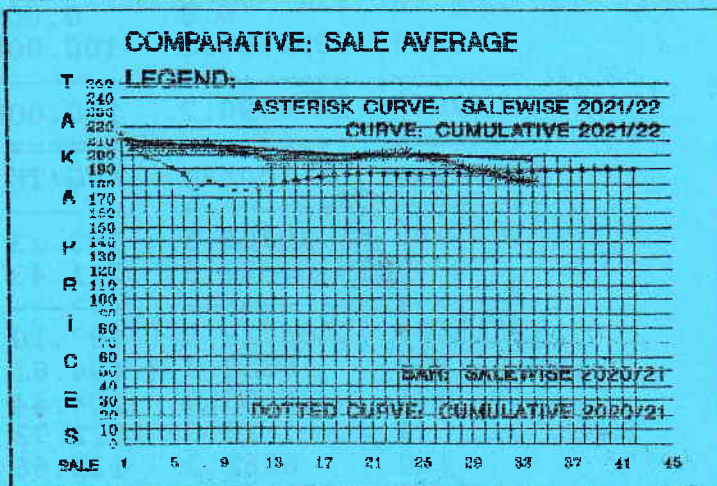

Tea Market Report

MARKET REPORT ON SALE NO.35 HELD ON JANUARY 10, 2022

44,963 packages leaf alongwith 2,142 packages of leaf supplements were on offer. Well made and teas with a bright cup were firm to dearer. Others were easier and had fair withdrawals. Leaf withdrawals stood at 35% as against 40% last week.

LEAF: Brokens with a bright and useful cup were firm to dearer. Others were easier than last. Selective best lines sold between Tk.221/- to Tk.256/-. Northern brokens were in good demand and sold between Tk.121/- to Tk.145/-.

Fannings with a useful cup were generally fully firm to dearer. Others were easier. Selective best lines sold between Tk.226/- to Tk.279/-.

DUST: 9,443 packages of dust alongwith 824 packages of dust supplements were on offer. Cleaner and well made lines were dearer. Dust withdrawals stood at 25% as against 20% last week.

B R O K E N S		Q U O T A T I O N S		F A N N I N G S	
BEST	: 205.00 - 220.00	BEST	: 200.00 - 225.00	BEST	: 200.00 - 225.00
GOOD	: 186.00 - 204.00	GOOD	: 190.00 - 199.00	GOOD	: 190.00 - 199.00
MEDIUM	: 155.00 - 180.00	MEDIUM	: 160.00 - 189.00	MEDIUM	: 160.00 - 189.00
PLAIN	: 142.00 - 154.00	PLAIN	: 145.00 - 159.00	PLAIN	: 145.00 - 159.00
Northern:	121.00 - 145.00	Northern:	129.00 - 149.00	Northern:	129.00 - 149.00

SALE NO:- 36 will be held on January 17, 2022 at 8:30 A.M. in Chattogram. Total offerings will comprise of 53,968 packages leaf and 10,447 packages dust.

COMMENTS: Well made teas with a useful cup were in demand and were absorbed at firm to dearer rates. Others were irregular and often easier. Lower and end season types met with fair withdrawals. Northern teas were in good demand but at easier rates.