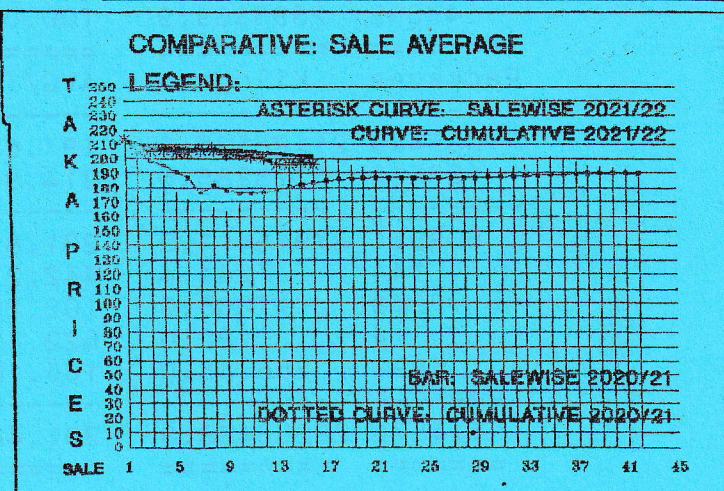

Tea
Market Report

MARKET REPORT ON SALE NO.17 HELD ON SEPTEMBER 06, 2021

38,513 packages of leaf alongwith 3,222 packages of leaf supplements were offered for sale. Improved demand led prices to stabilise and generally sold at around last rates with some lines gaining on last. Leaf withdrawals stood at 25% as against 28% last week.

LEAF: Good and the medium brokens were about firm on last. Few lines inclined by Tk.1/2. Plainer teas were little irregular. Northern brokens sold between Tk.140/- - Tk.183/-. Selective best lines fetched between Tk.213/- - Tk.222/- and four lines between Tk.250/- - Tk.260/-.

Good fannings were about firm. Mediums too fetched about last rates. Plainer teas were often easier by Tk.1/2. Northern fannings sold between Tk.150/- - Tk.180/-. Selective best lines sold between Tk.213/- - Tk.221/- and 2 lines between Tk.253/- - Tk.255/-.

DUST: 10,208 packages dust alongwith 1,061 packages of supplements were on offer. Internal popular lines often inclined as did few bright liquorings lines. Others often eased. Dust withdrawals stood at 33% as against 27% last week.

BROKENS		FANNINGS	
BEST	: 203.00 - 212.00	BEST	: 202.00 - 212.00
GOOD	: 194.00 - 202.00	GOOD	: 193.00 - 201.00
MEDIUM	: 186.00 - 193.00	MEDIUM	: 185.00 - 192.00
PLAIN	: 172.00 - 185.00	PLAIN	: 174.00 - 184.00
NORTHERN:	140.00 - 183.00	NORTHERN	: 150.00 - 180.00

SALE NO:- 18 Will be held on September 13, 2021 at 8:30 A.M. in Chattogram. Total offerings will comprise of 45,432 packages leaf and 10,412 packages dust.

COMMENTS: Improved demand led prices to be about firm to occasionally marginally dearer. Plainer lines and the Northern teas however eased. Packeteers were strong for most good liquoring teas. Local traders lent better support and were strong for the dusts.