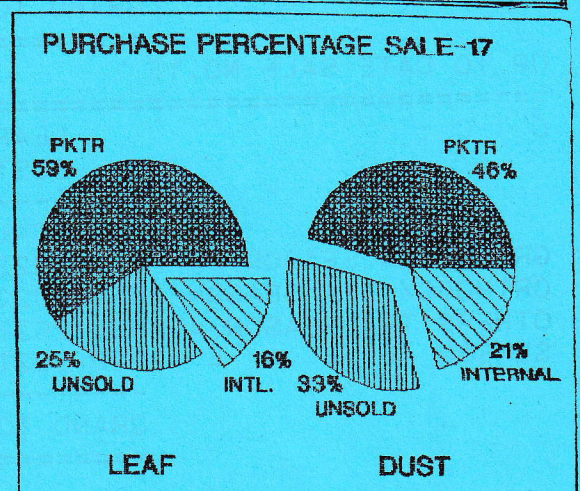

Tea
Market Report

MARKET REPORT ON SALE NO.17 HELD ON SEPTEMBER 06, 2021

38,513 packages of leaf alongwith 3,222 packages of leaf supplements were offered for sale. Improved demand led prices to stabilise and generally sold at around last rates with some lines gaining on last. Leaf withdrawals stood at 25% as against 28% last week.

LEAF: Good and the medium brokens were about firm on last. Few lines inclined by Tk.1/2. Plainer teas were little irregular. Northern brokens sold between Tk.140/- - Tk.183/-. Selective best lines fetched between Tk.213/- - Tk.222/- and four lines between Tk.250/- - Tk.260/-.

Good fannings were about firm. Mediums too fetched about last rates. Plainer teas were often easier by Tk.1/2. Northern fannings sold between Tk.150/- - Tk.180/-. Selective best lines sold between Tk.213/- - Tk.221/- and 2 lines between Tk.253/- - Tk.255/-.

DUST: 10,208 packages dust alongwith 1,061 packages of supplements were on offer. Internal popular lines often inclined as did few bright liquorings lines. Others often eased. Dust withdrawals stood at 33% as against 27% last week.

BROKENS		FANNINGS	
BEST	: 203.00 - 212.00	BEST	: 202.00 - 212.00
GOOD	: 194.00 - 202.00	GOOD	: 193.00 - 201.00
MEDIUM	: 186.00 - 193.00	MEDIUM	: 185.00 - 192.00
PLAIN	: 172.00 - 185.00	PLAIN	: 174.00 - 184.00
NORTHERN:	140.00 - 183.00	NORTHERN	: 150.00 - 180.00

SALE NO:- 18 Will be held on September 13, 2021 at 8:30 A.M. in Chattogram. Total offerings will comprise of 45,432 packages leaf and 10,412 packages dust.

COMMENTS: Improved demand led prices to be about firm to occasionally marginally dearer. Plainer lines and the Northern teas however eased. Packeteers were strong for most good liquoring teas. Local traders lent better support and were strong for the dusts.