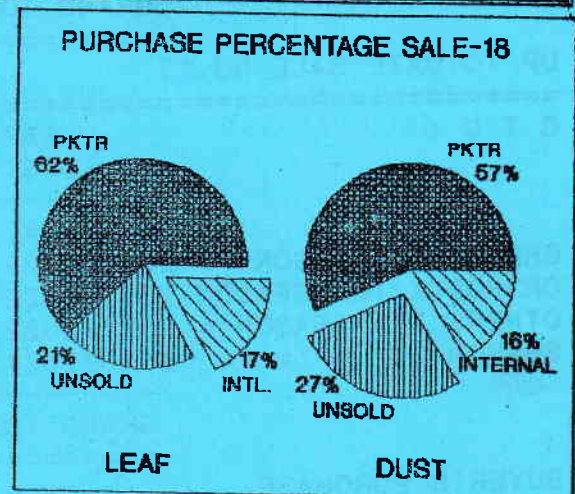

Tea
Market Report

MARKET REPORT ON SALE NO.18 HELD ON SEPTEMBER 13, 2021

41,422 packages of leaf alongwith 4,173 packages of leaf supplements were offered for sale in sale no. 18. Good demand led to about firm rates. Leaf withdrawals stood at 21% as against 25% last week.

LEAF: Good brokens were a strong market at around last levels. Better liquoring types often gained by Tk.1/2. Mediums and the plainer lines sold at around last prices. Northern brokens sold between Tk.147/- to Tk.178/-. Selective best lines sold between Tk.213/- to Tk.220/- and five lines between Tk.250/- to Tk.271/-.

Better fannings were generally firm. Few lines however moved up with competition. Mediums and the lower fannings were well sought after at firm rates. Northern fannings sold between Tk.157/- to Tk.181/-. Selective best lines ranged between Tk.211/- to Tk.220/- and three lines between Tk.255/- to Tk.260.

DUST: 9,241 packages dust alongwith 1,171 packages of supplements were on offer. There was a good demand at generally Tk.3/5 below last levels. Powdery types eased more. Dust withdrawals stood at 27% as against 33% last week.

B R O K E N S		F A N N I N G S	
BEST	: 204.00 - 211.00	BEST	: 202.00 - 212.00
GOOD	: 194.00 - 203.00	GOOD	: 192.00 - 201.00
MEDIUM	: 188.00 - 193.00	MEDIUM	: 184.00 - 191.00
PLAIN	: 173.00 - 187.00	PLAIN	: 176.00 - 183.00
NORTHERN	: 147.00 - 178.00	NORTHERN	: 152.00 - 181.00

SALE NO:- 19 Will be held on September 20, 2021 at 8:30 A.M. in Chattogram. Total offerings will comprise of 49,466 packages leaf and 12,107 packages dust.

COMMENTS: Active participation by the packeteers led to firm rates. Well made teas often gained but the high priced lines eased by Tk.5/10. Local traders lent good support. Sale no.19 has an offering of 61,573 packages.