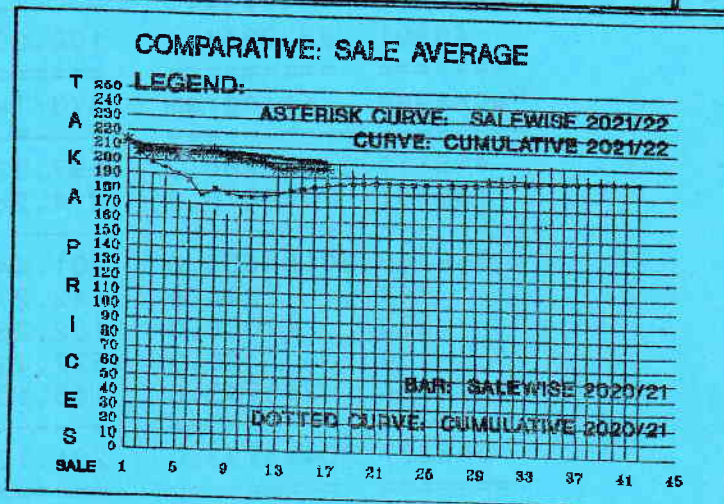

Tea
Market Report

MARKET REPORT ON SALE NO.18 HELD ON SEPTEMBER 13, 2021

41,422 packages of leaf alongwith 4,173 packages of leaf supplements were offered for sale in sale no. 18. Good demand led to about firm rates. Leaf withdrawals stood at 21% as against 25% last week.

LEAF: Good brokens were a strong market at around last levels. Better liquoring types often gained by Tk.1/2. Mediums and the plainer lines sold at around last prices. Northern brokens sold between Tk.147/- to Tk.178/-. Selective best lines sold between Tk.213/- to Tk.220/- and five lines between Tk.250/- to Tk.271/-.

Better fannings were generally firm. Few lines however moved up with competition. Mediums and the lower fannings were well sought after at firm rates. Northern fannings sold between Tk.157/- to Tk.181/-. Selective best lines ranged between Tk.211/- to Tk.220/- and three lines between Tk.255/- to Tk.260.

DUST: 9,241 packages dust alongwith 1,171 packages of supplements were on offer. There was a good demand at generally Tk.3/5 below last levels. Powdery types eased more. Dust withdrawals stood at 27% as against 33% last week.

B R O K E N S		F A N N I N G S	
BEST	: 204.00 - 211.00	BEST	: 202.00 - 212.00
GOOD	: 194.00 - 203.00	GOOD	: 192.00 - 201.00
MEDIUM	: 188.00 - 193.00	MEDIUM	: 184.00 - 191.00
PLAIN	: 173.00 - 187.00	PLAIN	: 176.00 - 183.00
NORTHERN	: 147.00 - 178.00	NORTHERN	: 152.00 - 181.00

SALE NO:- 19 Will be held on September 20, 2021 at 8:30 A.M. in Chattogram. Total offerings will comprise of 49,466 packages leaf and 12,107 packages dust.

COMMENTS: Active participation by the packeteers led to firm rates. Well made teas often gained but the high priced lines eased by Tk.5/10. Local traders lent good support. Sale no.19 has an offering of 61,573 packages.