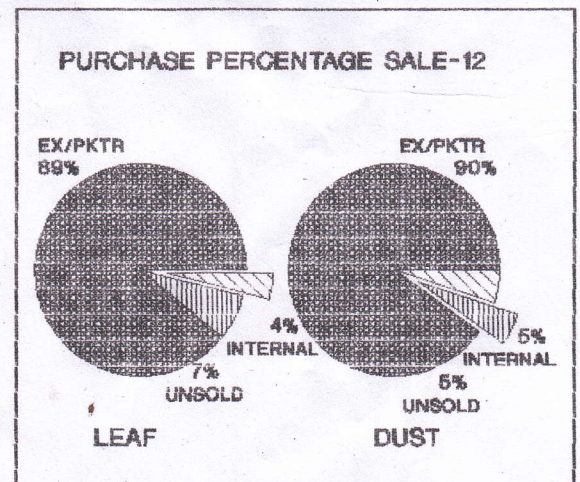

Offerings comprised of 26,576 packages leaf and 289 packages of leaf supplements. Strong demand led to a progressively dearer market. Leaf withdrawals stood at 7% as against 7% last week.

LEAF: Best and good brokens met fully firm to dearer rates which advanced by Tk.5.00 - Tk.10.00 as the sale progressed. Likewise, mediums and plainer types also moved up by Tk.5/8. Poor varieties sold between Tk.200.00 - Tk.223.00. Selective best lines fetched around Tk.280.00 - Tk.297.00.

Fannings opened at around last rates with demand gaining momentum, prices moved up with by Tk.5.00 - Tk.10.00 following quality. Some poor lines sold between Tk.203.00 - Tk.222.00. Selective best lines ranged between Tk.276.00 - Tk.284.00.

DUST: There was 5,098 packages alongwith 844 packages of supplements on offer. Strong demand saw much dearer rates of Tk.8.00 - Tk.10.00 and occasionally more for the well made good liquoring types. Clean powdery types inclined by Tk.10.00 to Tk.15.00 and often more. Dust withdrawals stood at 5% against 2% last week.

Old Season: 281 packages of old season leaf and dust sold at irregular rates with some selling at much dearer rates.

QUOTATIONS	
BROKENS	FANNINGS
BEST : Tk.264.00-Tk.277.00	BEST : Tk.262.00- Tk.275.00
GOOD : Tk.255.00-Tk.263.00	GOOD : Tk.255.00- Tk.261.00
MEDIUM: Tk.244.00-Tk.254.00	MEDIUM: Tk.243.00- Tk.254.00
PLAIN : TK.225.00-TK.242.00	PLAIN : TK.224.00- TK.242.00

SALE NO.13 will be held on July 24, 2018, (Tuesday) at 8:30 A.M. in Chittagong. Total offerings will comprise of 37,118 packages leaf and 8,181 packages dust.

COMMENTS: With crop reports not showing much improvements, market saw fully firm to much dearer rates as the sale progressed. Packeteers competed strongly with