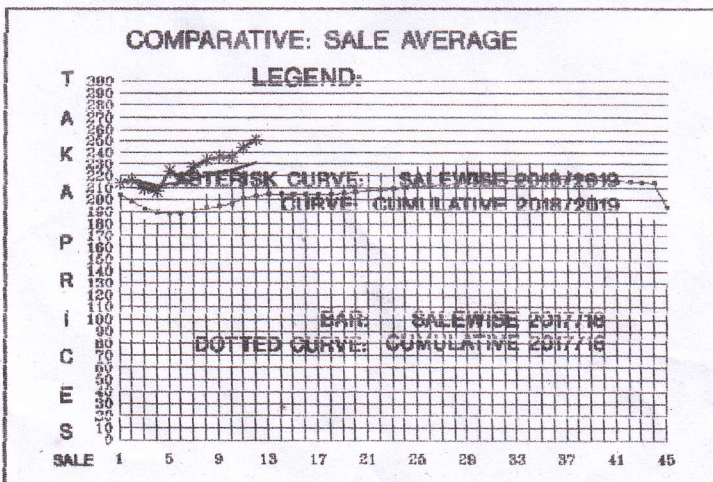

Offerings comprised of 26,576 packages leaf and 289 packages of leaf supplements. Strong demand led to a progressively dearer market. Leaf withdrawals stood at 7% as against 7% last week.

LEAF: Best and good brokens met fully firm to dearer rates which advanced by Tk.5.00 - Tk.10.00 as the sale progressed. Likewise, mediums and plainer types also moved up by Tk.5/8. Poor varieties sold between Tk.200.00 - Tk.223.00. Selective best lines fetched around Tk.280.00 - Tk.297.00.

Fannings opened at around last rates with demand gaining momentum, prices moved up with by Tk.5.00 - Tk.10.00 following quality. Some poor lines sold between Tk.203.00 - Tk.222.00. Selective best lines ranged between Tk.276.00 - Tk.284.00.

DUST: There was 5,098 packages alongwith 844 packages of supplements on offer. Strong demand saw much dearer rates of Tk.8.00 - Tk.10.00 and occasionally more for the well made good liquoring types. Clean powdery types inclined by Tk.10.00 to Tk.15.00 and often more. Dust withdrawals stood at 5% against 2% last week.

Old Season: 281 packages of old season leaf and dust sold at irregular rates with some selling at much dearer rates.

QUOTATIONS	
BROKENS	FANNINGS
BEST : Tk.264.00-Tk.277.00	BEST : Tk.262.00- Tk.275.00
GOOD : Tk.255.00-Tk.263.00	GOOD : Tk.255.00- Tk.261.00
MEDIUM: Tk.244.00-Tk.254.00	MEDIUM: Tk.243.00- Tk.254.00
PLAIN : TK.225.00-TK.242.00	PLAIN : TK.224.00- TK.242.00

SALE NO.13 will be held on July 24, 2018, (Tuesday) at 8:30 A.M. in Chittagong. Total offerings will comprise of 37,118 packages leaf and 8,181 packages dust.

COMMENTS: With crop reports not showing much improvements, market saw fully firm to much dearer rates as the sale progressed. Packeteers competed strongly with